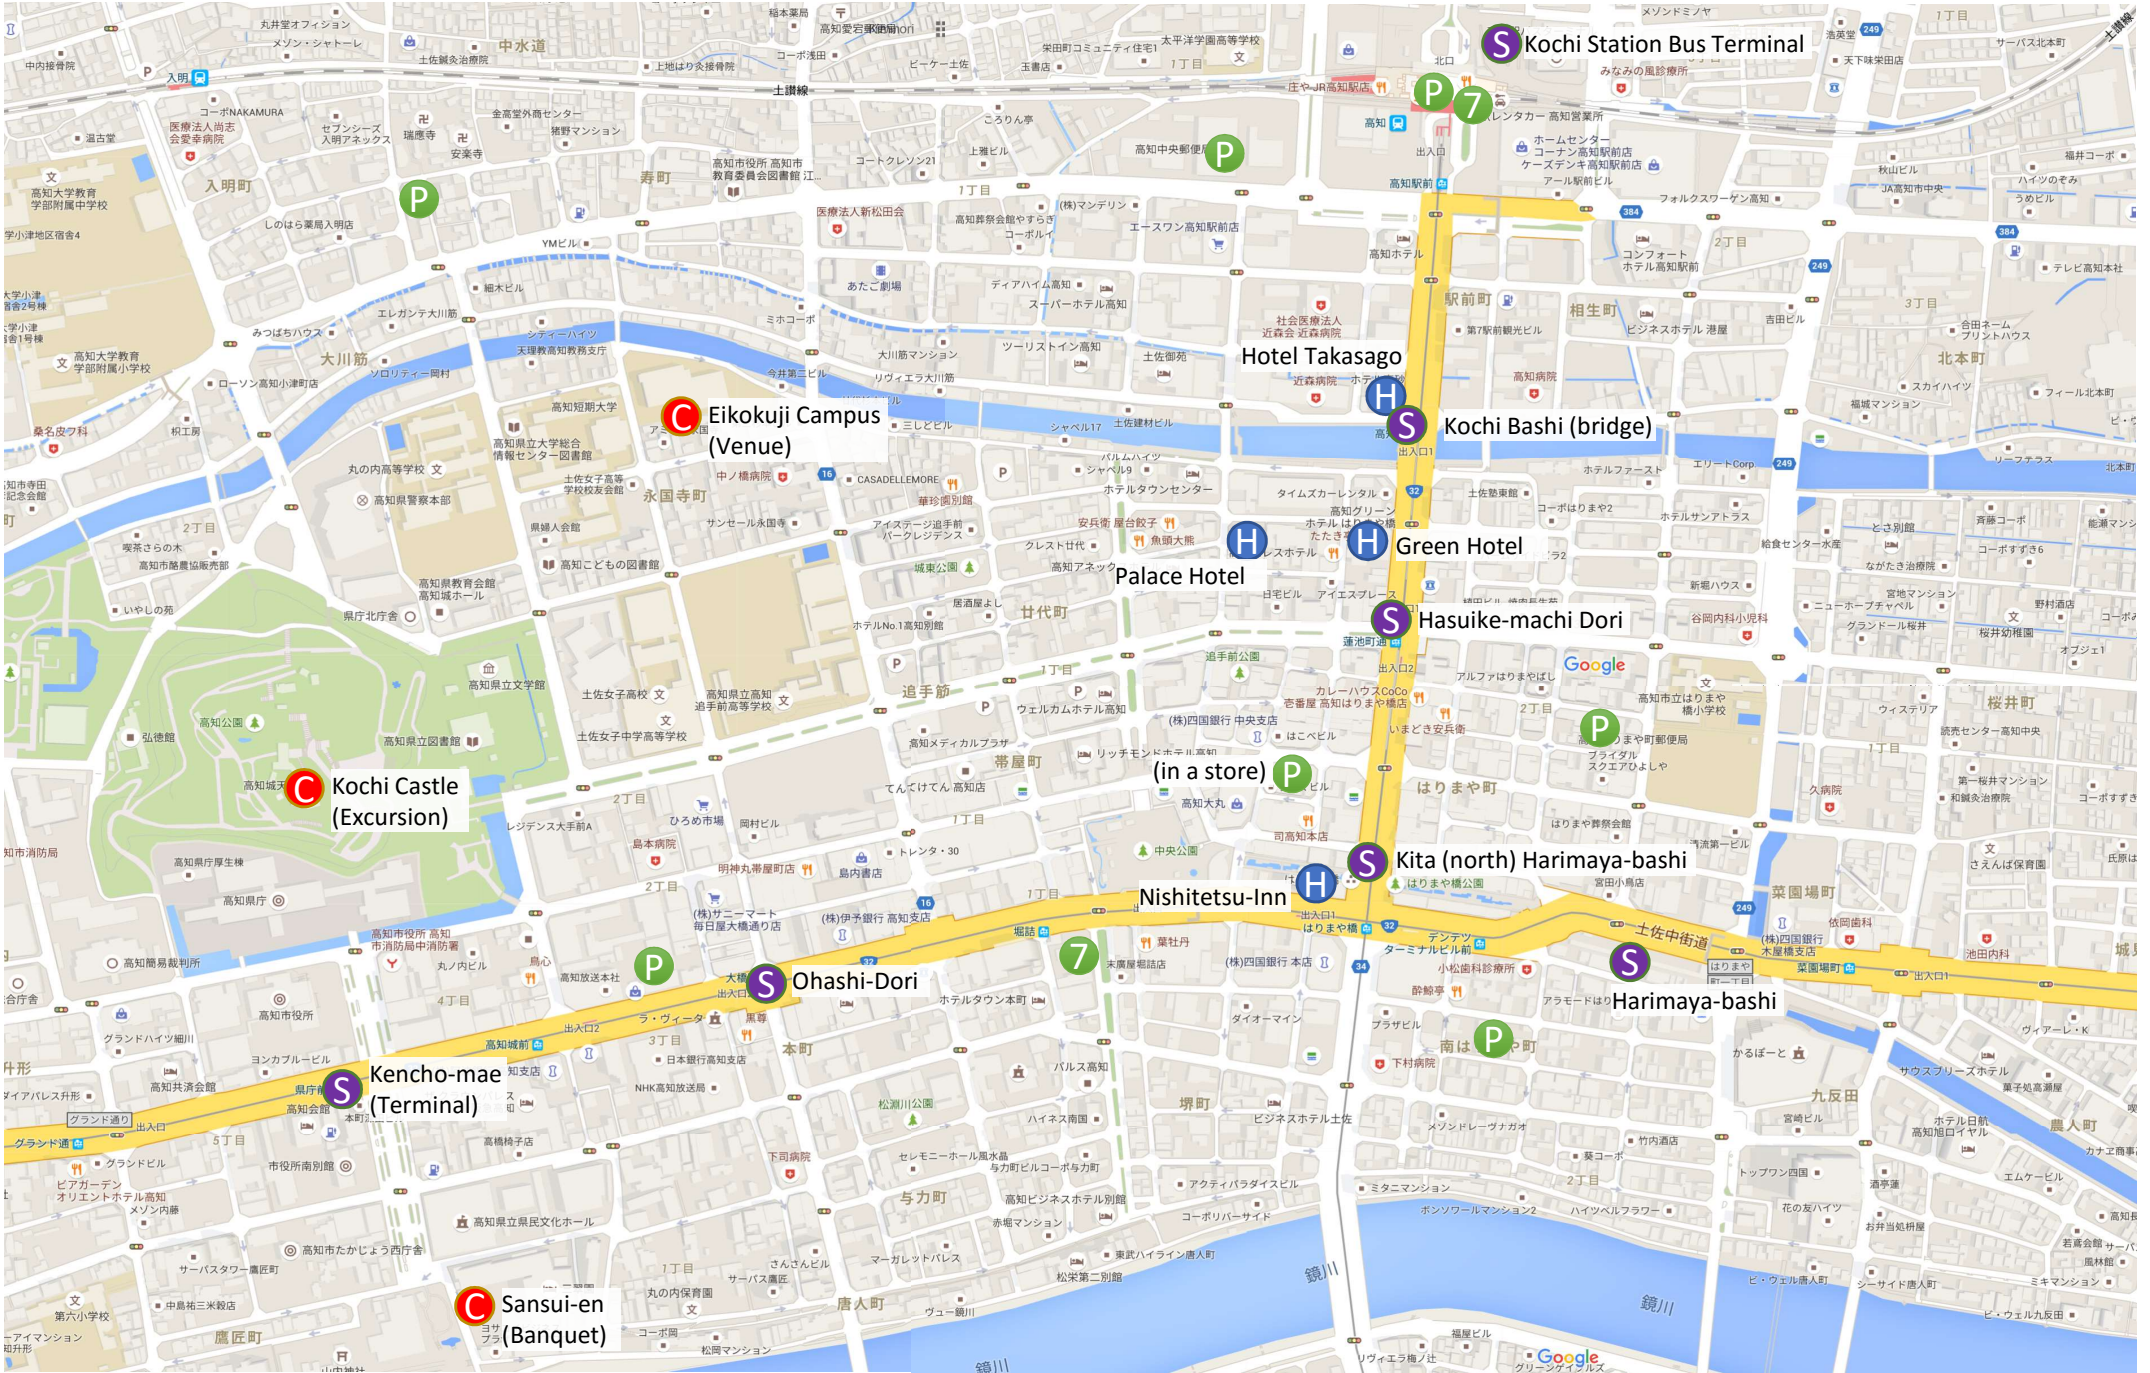

C Conference Locations

H Hotels

S Bus Stop (from Airport)

7 7-Eleven ATM

P Japan Post ATM

C Eikokuji Campus
(Venue)

C Kochi Castle
(Excursion)

S Kochi Station Bus Terminal

H Hotel Takasago

H Green Hotel

H Palace Hotel

S Hasuike-machi Dori

S Kita (north) Harimaya-bashi

S Harimaya-bashi

H Nishitetsu-Inn

S Ohashi-Dori

S Kencho-mae
(Terminal)

C Sansui-en
(Banquet)